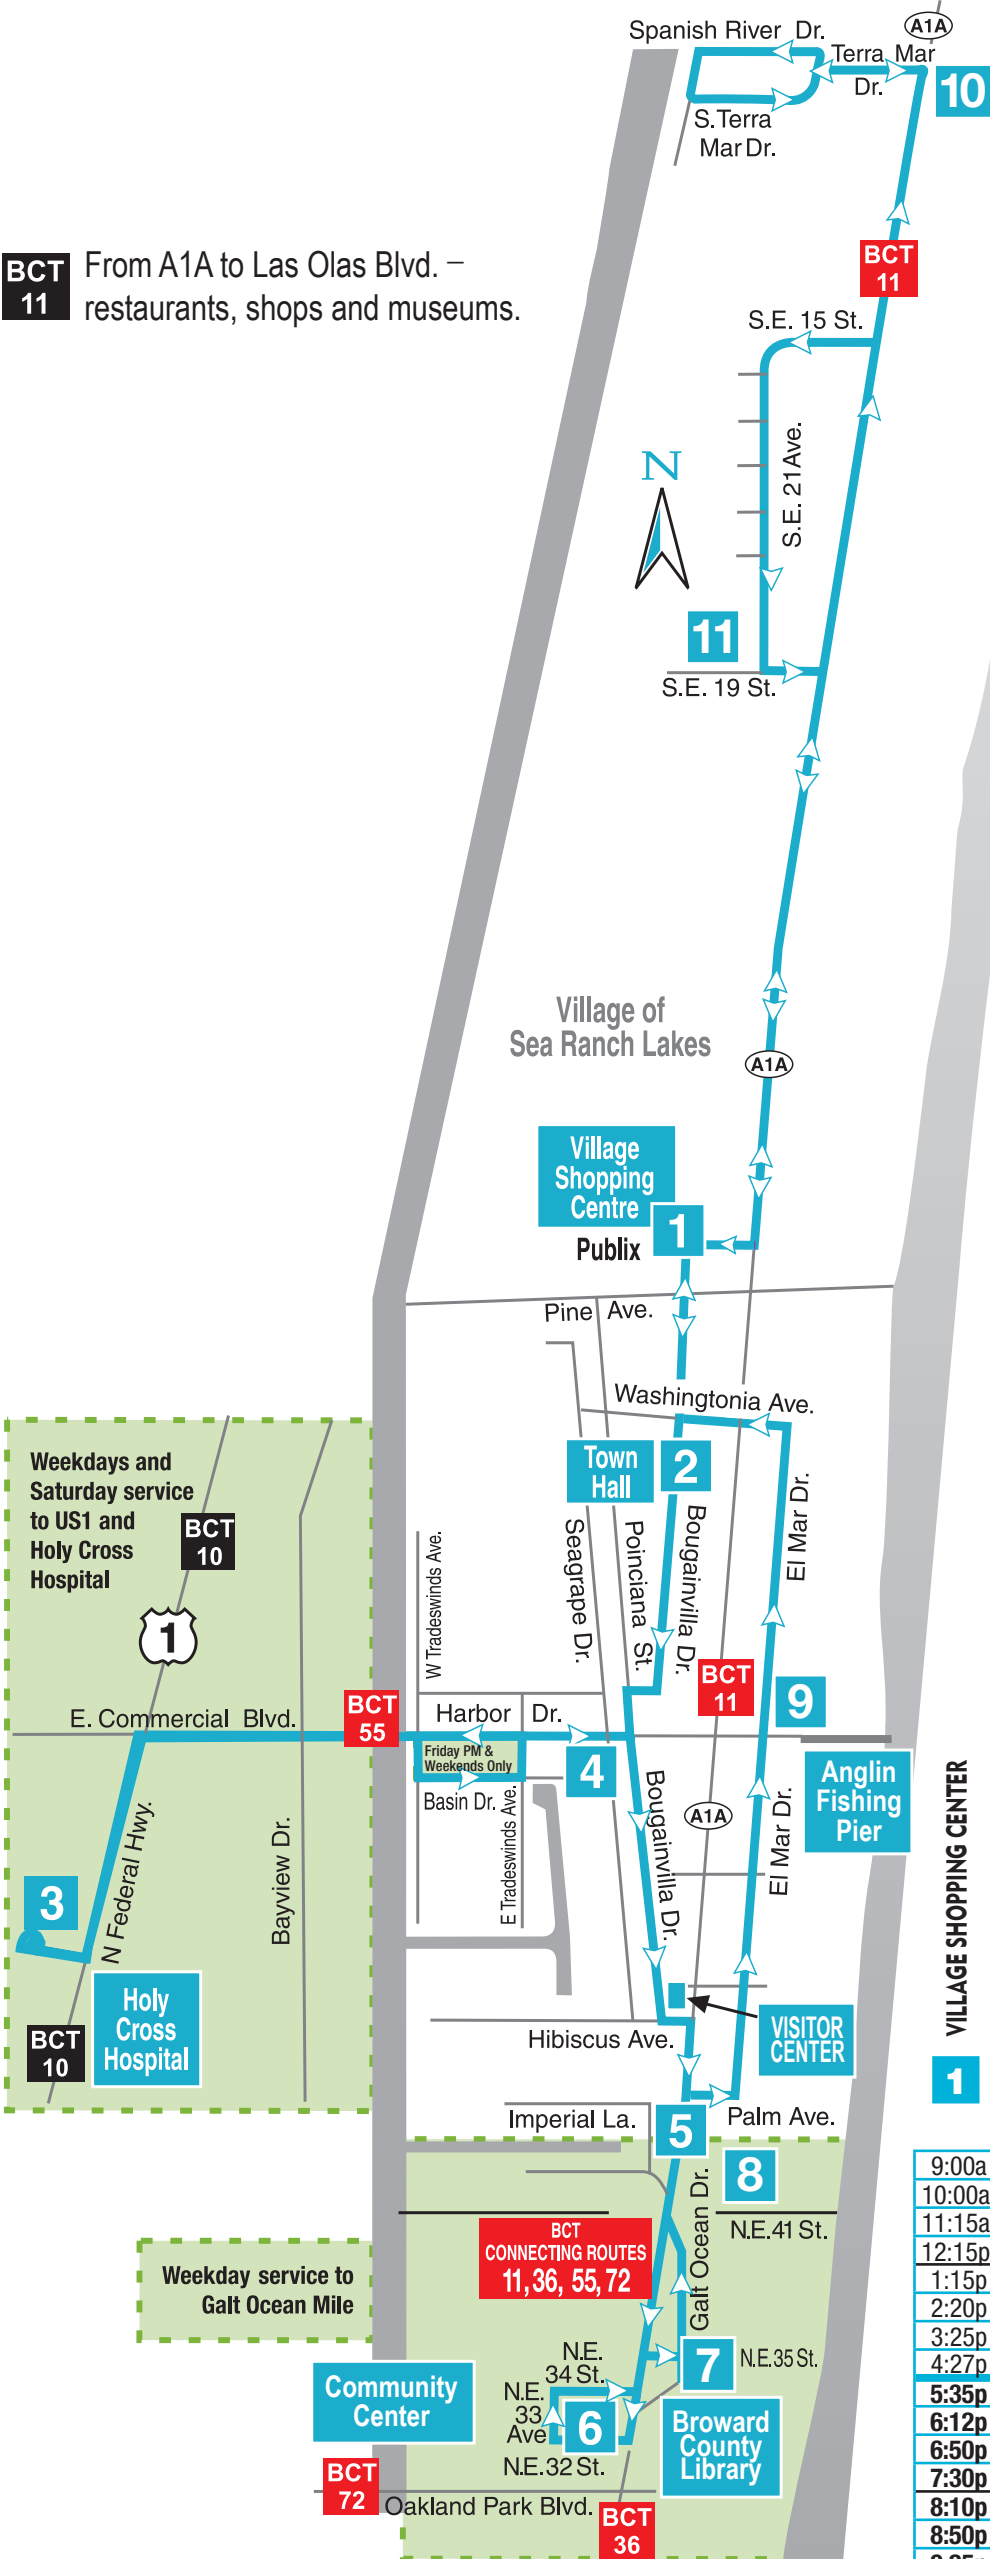

BCT 11 From A1A to Las Olas Blvd. – restaurants, shops and museums.